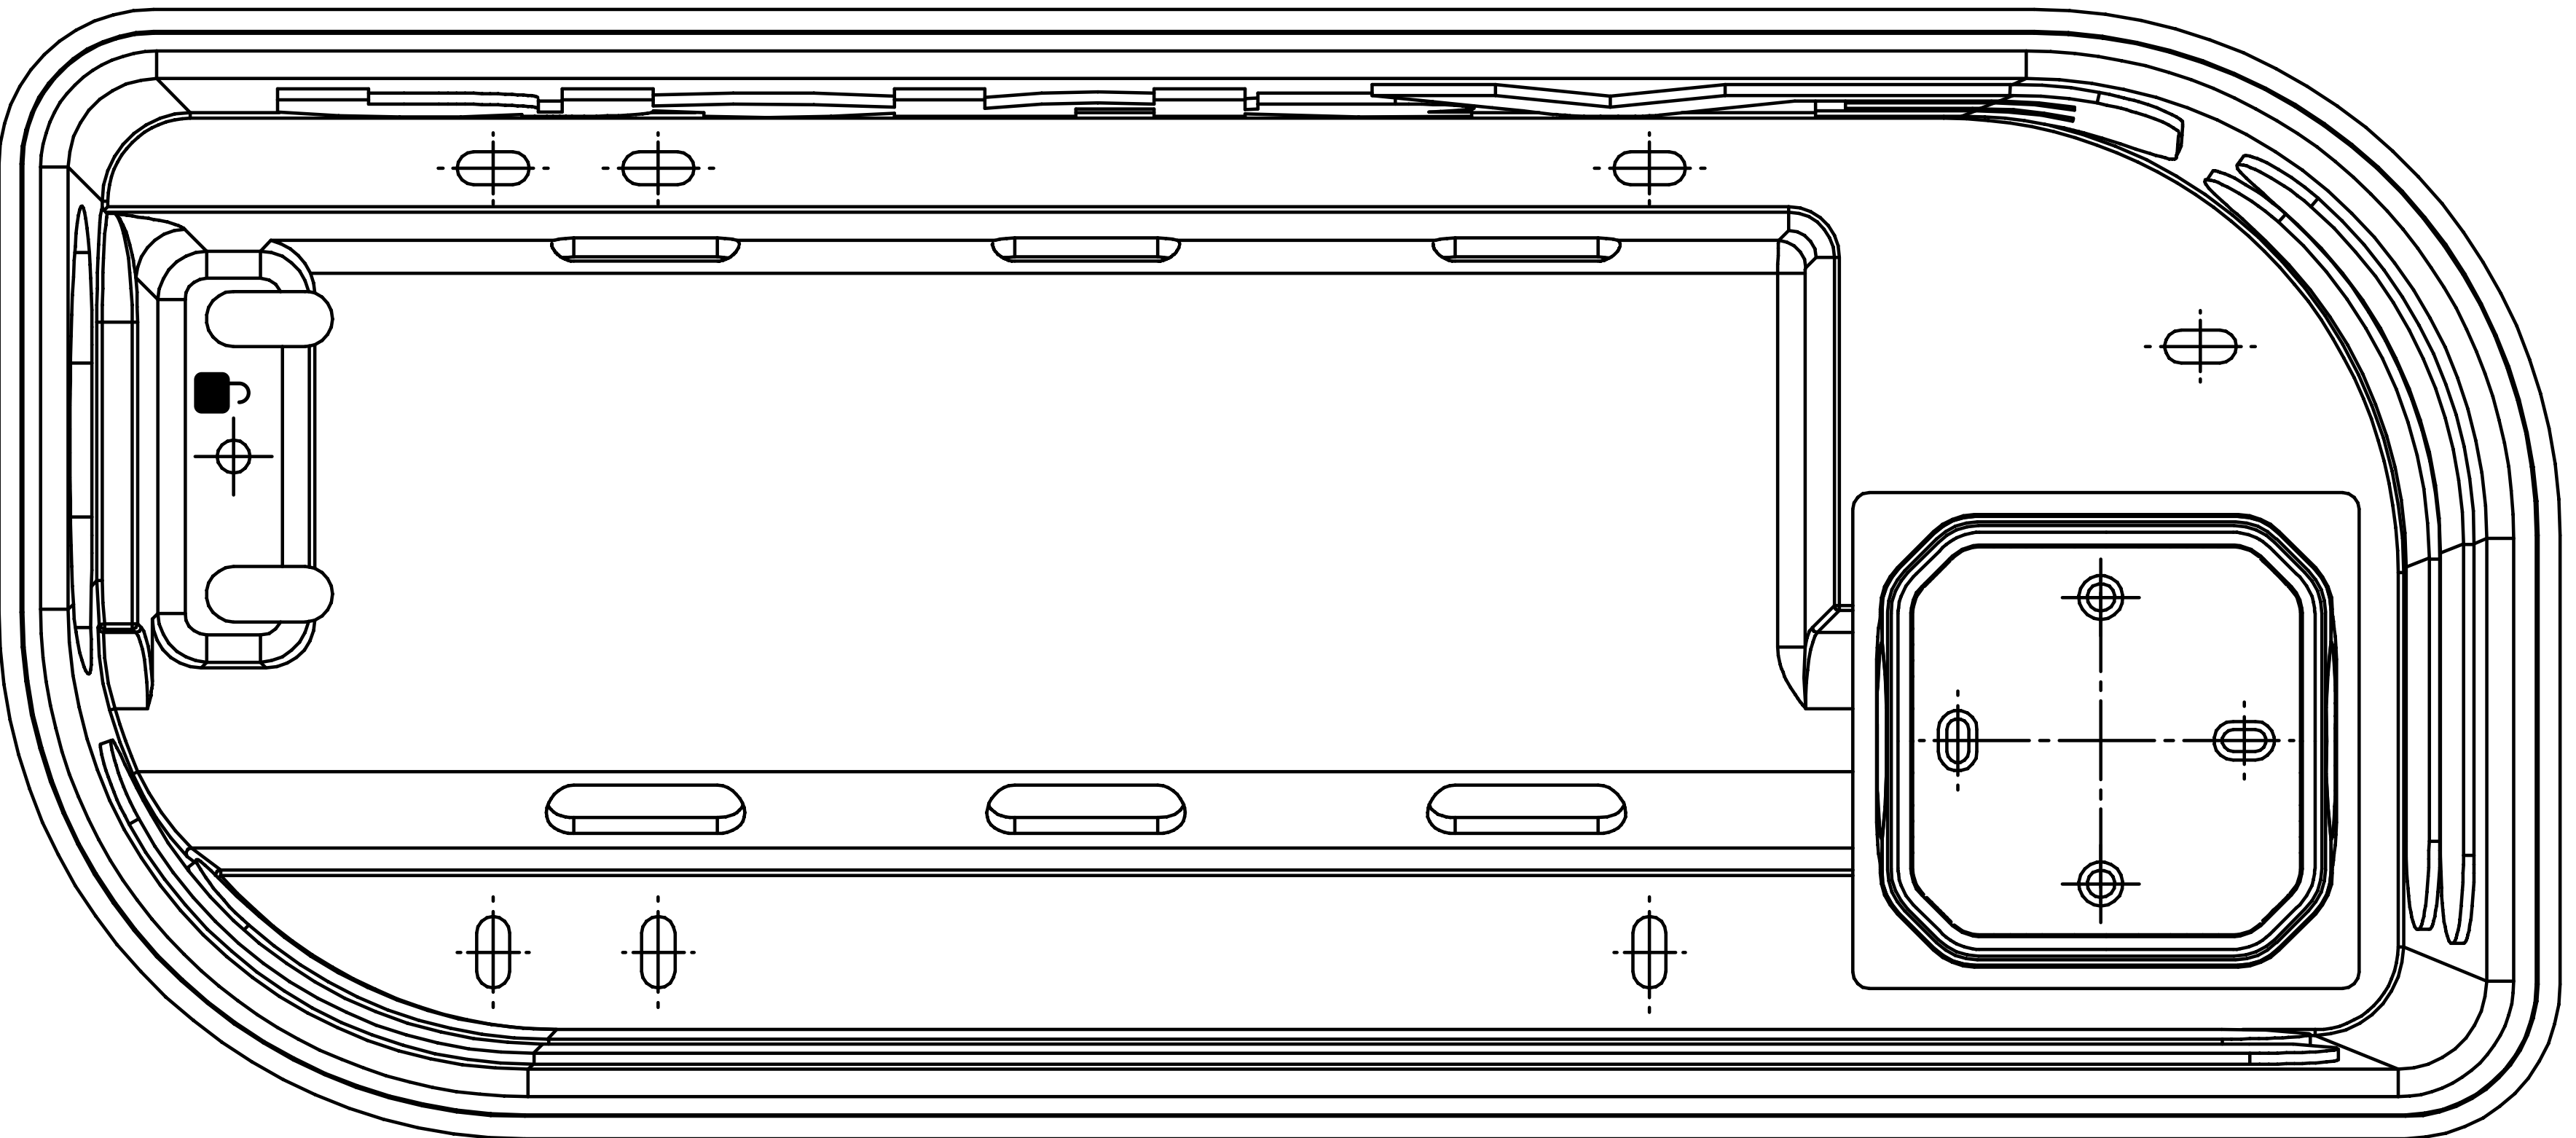

EVSHNIELA ORIGINAL

 Ø6MM X 40MM

EVshield PLUS